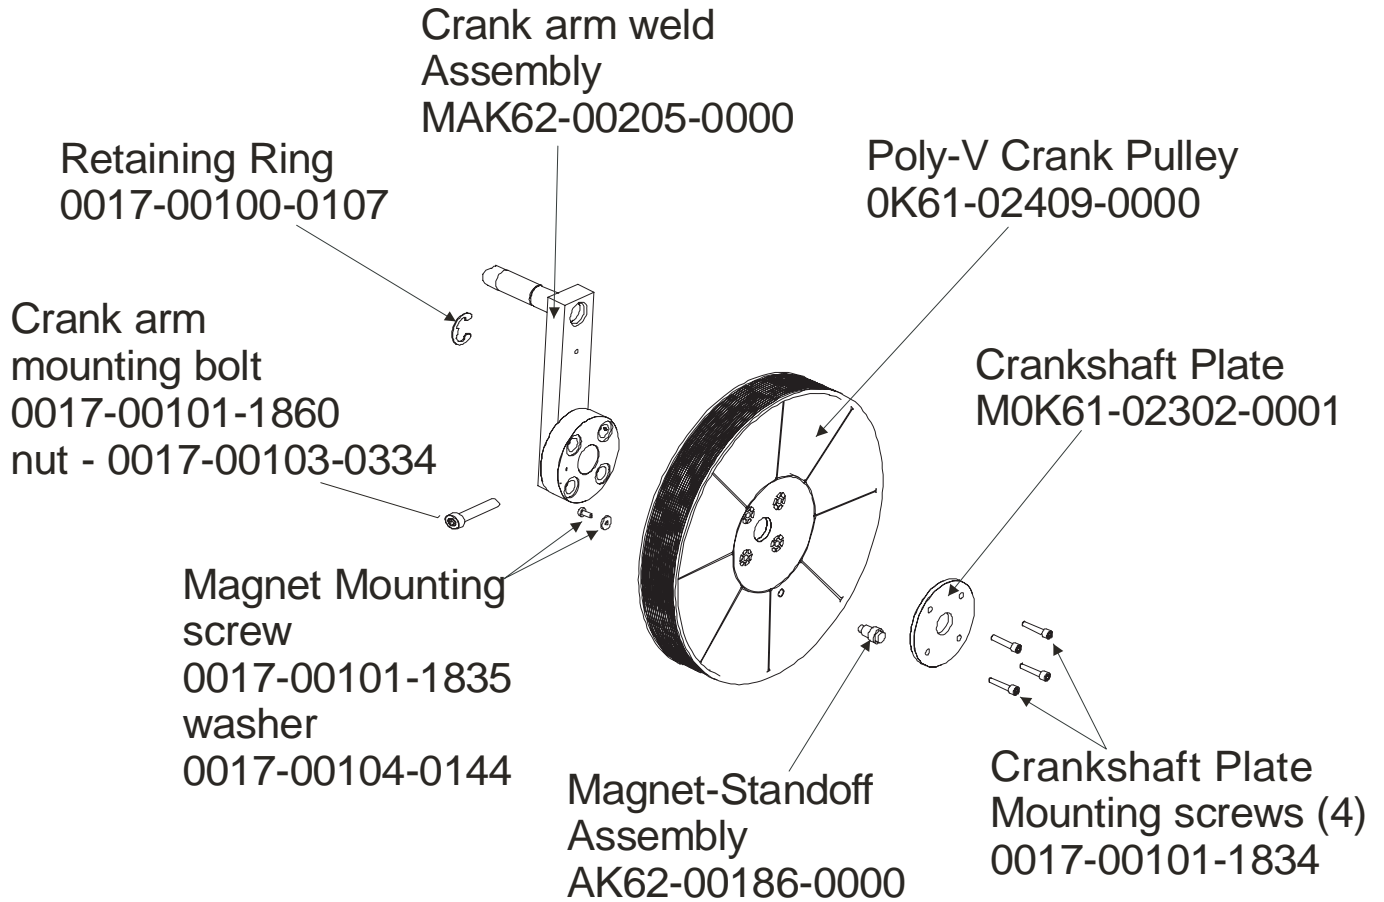

ARCTIC SILVER QUIET DRIVE 95XE
Crank Arm Pulley Assembly

95XE-0XXX-05
S/N XHM074504931